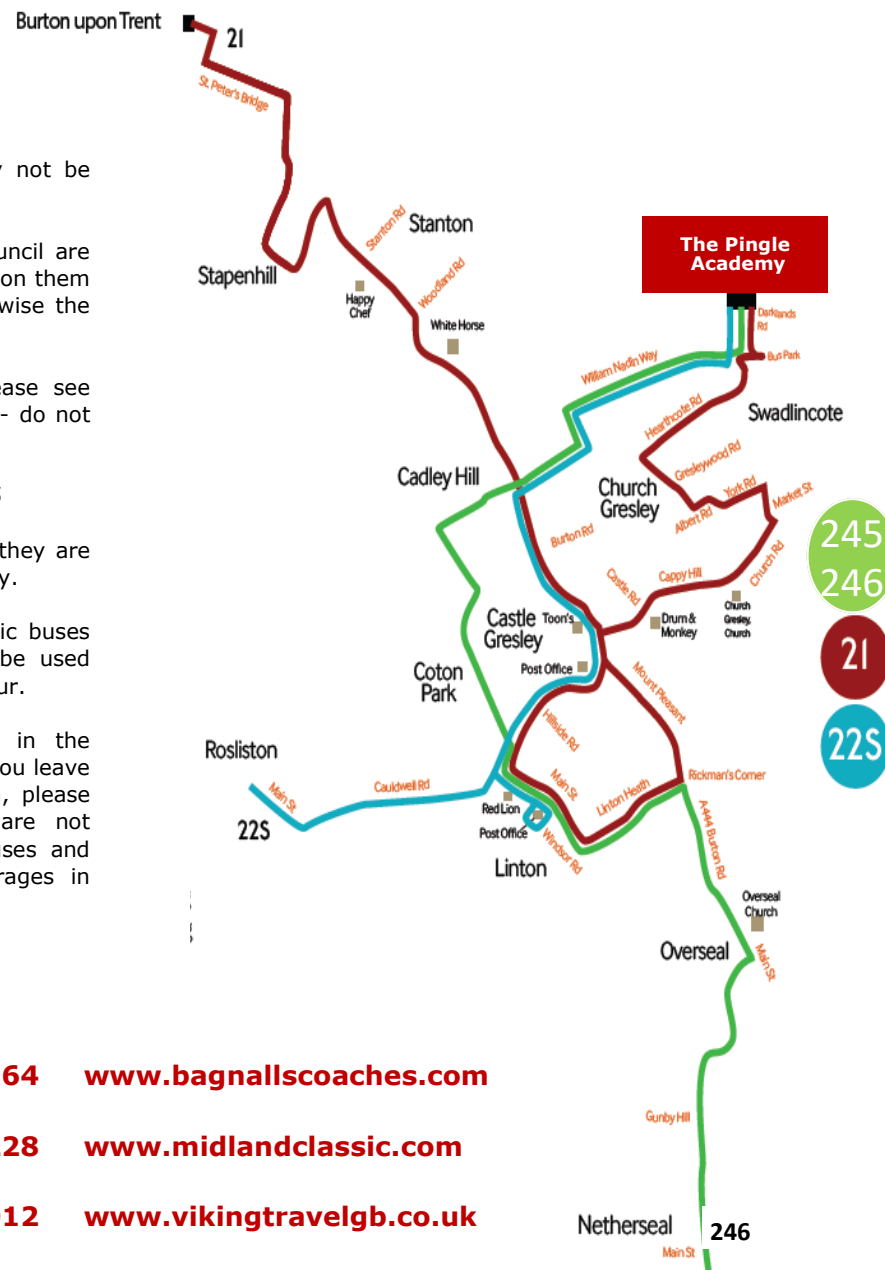

Service 22S - Midland Classic (Commercial Service)	
Rosliston, The Plough	07.40
Linton, Square & Compass	07.45
Linton, Post Office	07.48
Castle Gresley Post Office	07.53
The Pingle Academy	08.05

Bus fares

From:
All stops £1

Please bring exact fare as change may not be able to be given.

Passes issued by Derbyshire County Council are only valid on the service number printed on them and must be shown on every trip otherwise the appropriate fare must be paid.

If you lose your pass or bus fare please see Reception during the day for assistance - do not leave it until boarding the bus!

Buses leave The Pingle Academy at 14.45

Please keep all buses clean and tidy as they are used on other services throughout the day.

All Bagnall's Coaches and Midland Classic buses are fitted with CCTV and footage will be used where necessary to combat poor behaviour.

If you leave anything on the buses in the morning, please speak to Reception. If you leave anything on the buses in the afternoon, please phone the offices. Bus companies are not responsible for anything left on the buses and items must be collected from the garages in Burton/Swadlincote.

Bagnall's Coaches 01283 551964 www.bagnallscoaches.com

Midland Classic 01283 500228 www.midlandclassic.com

Viking Travel 01283 217012 www.vikingtravelgb.co.uk